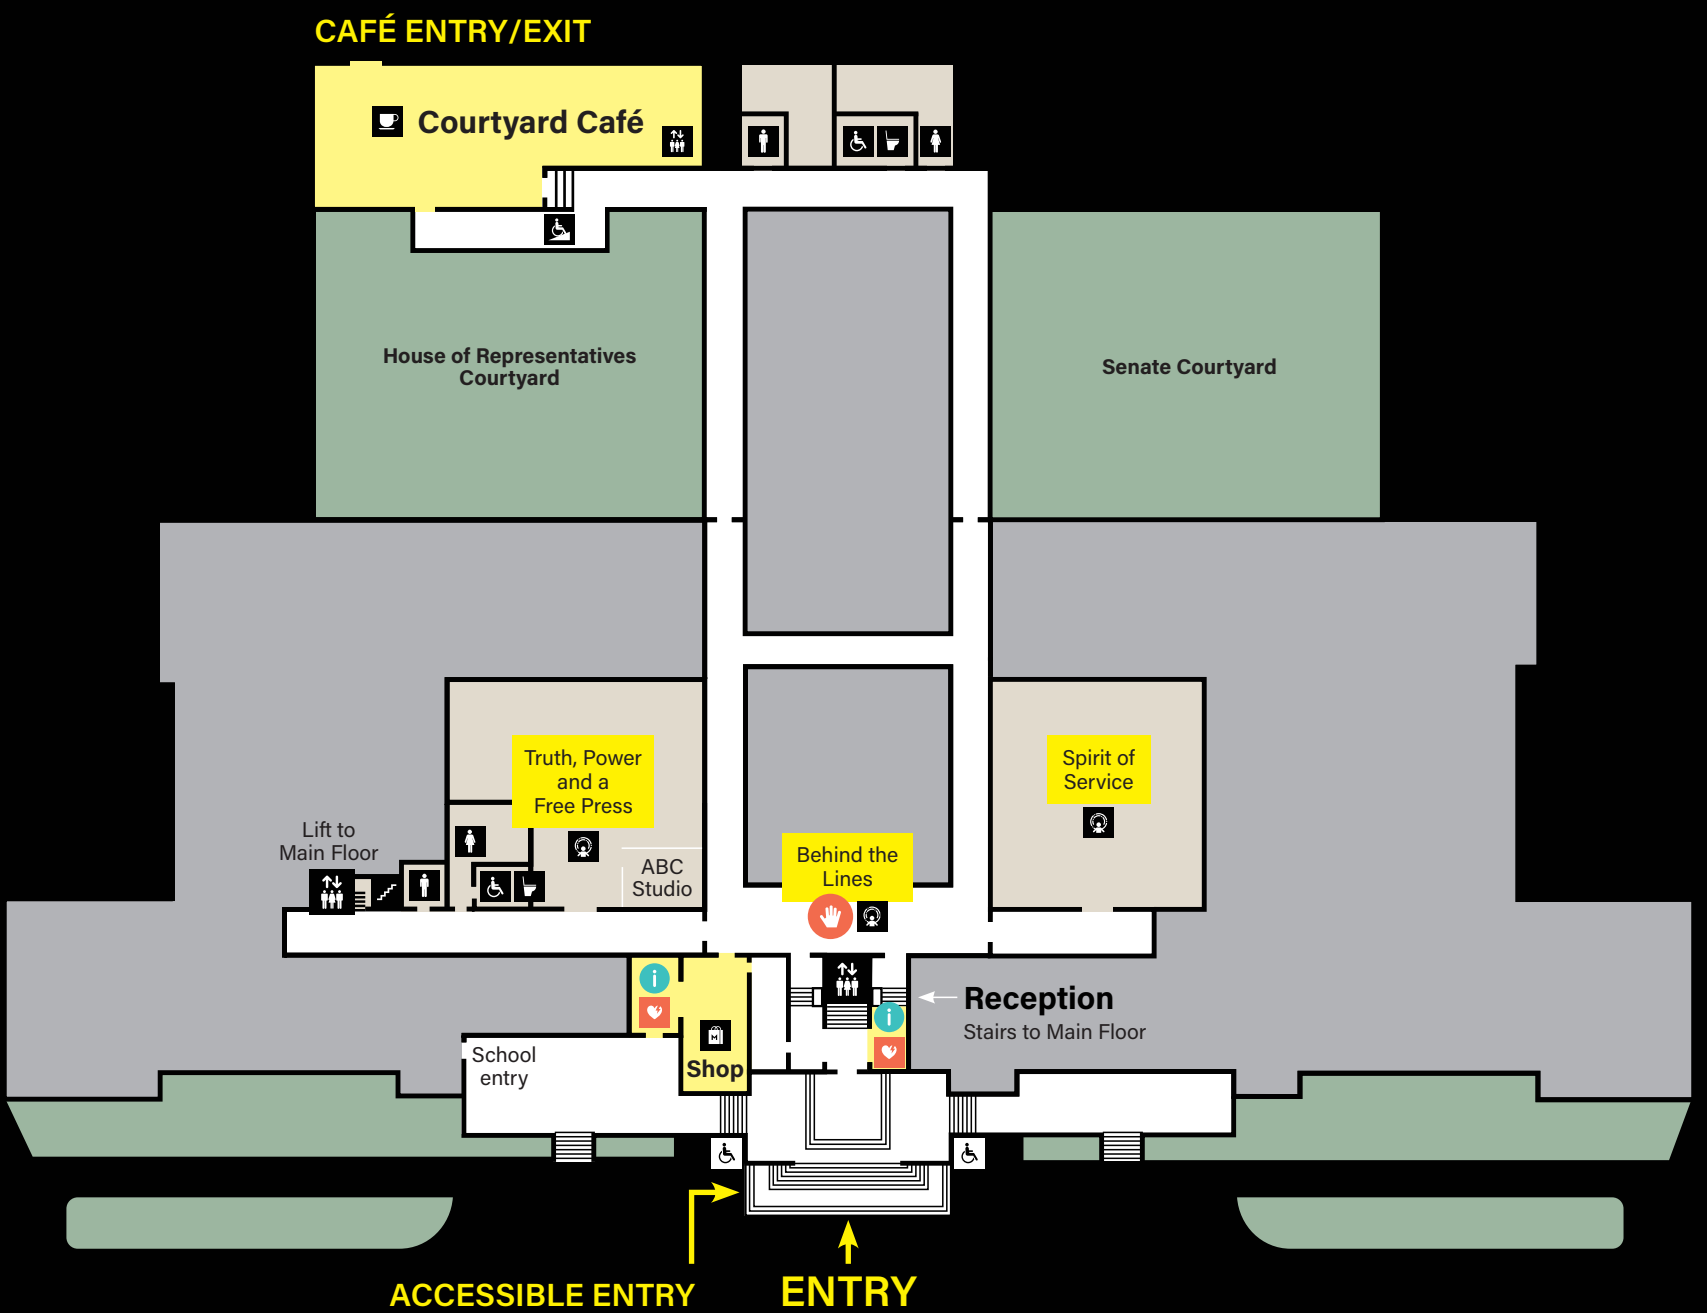

Museum map

MAIN FLOOR

LOWER FLOOR

- Exhibitions
- Interpreted spaces
- Hands on
- ✋ Interactive
- ♿ All gender toilets
- ♂ Male toilets
- ♀ Female toilets
- ♿ Accessible toilets
- 👨👩 Parents room
- ♿ Accessible entry
- 🪜 Staircase
- 🚶🚶 Lift
- 👁️ High sensory area
- 🛍️ Shop
- ☕ Café
- i Information
- ❤️ Defibrillator

GROUND LEVEL ENTRY

MoAD kindly requests that you do not take photographs of school groups, children or any person without the permission of that person or their legal guardian. Security cameras are installed throughout the museum.